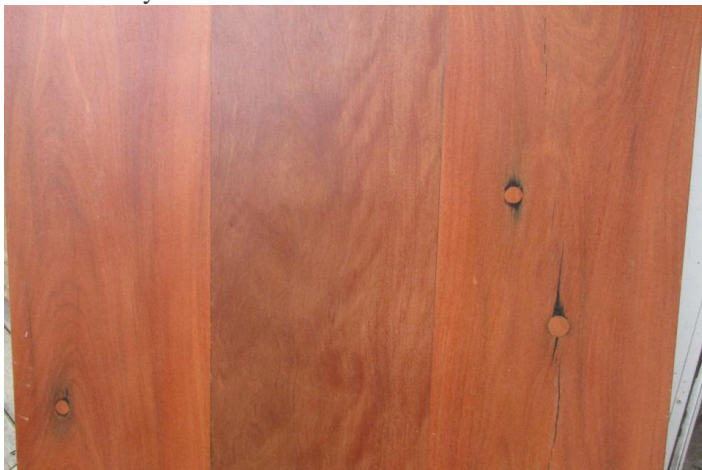

## **Recycled Brushbox for Joinery & Furniture Use**

Posted on [April 9, 2016](#) by [TM](#)

- Width: 200mm ; Thickness: 35mm
- Length – Min: 0.5 m ; Max: 4.0 m
- Suggested Use: Joinery & Furniture
- Species: Brushbox
- Source: Recycled
- Condition: Air Seasoned
- SKU Code: TTTTP-1279

**Description:** Brushbox has a unique eye catching quality. Highly decorative grain with earthy appeal.

- Profile: Dressed All Round (DAR)
- Grade: Joinery & Furniture
- Surface Condition: Dressed
- History: Princes Pier